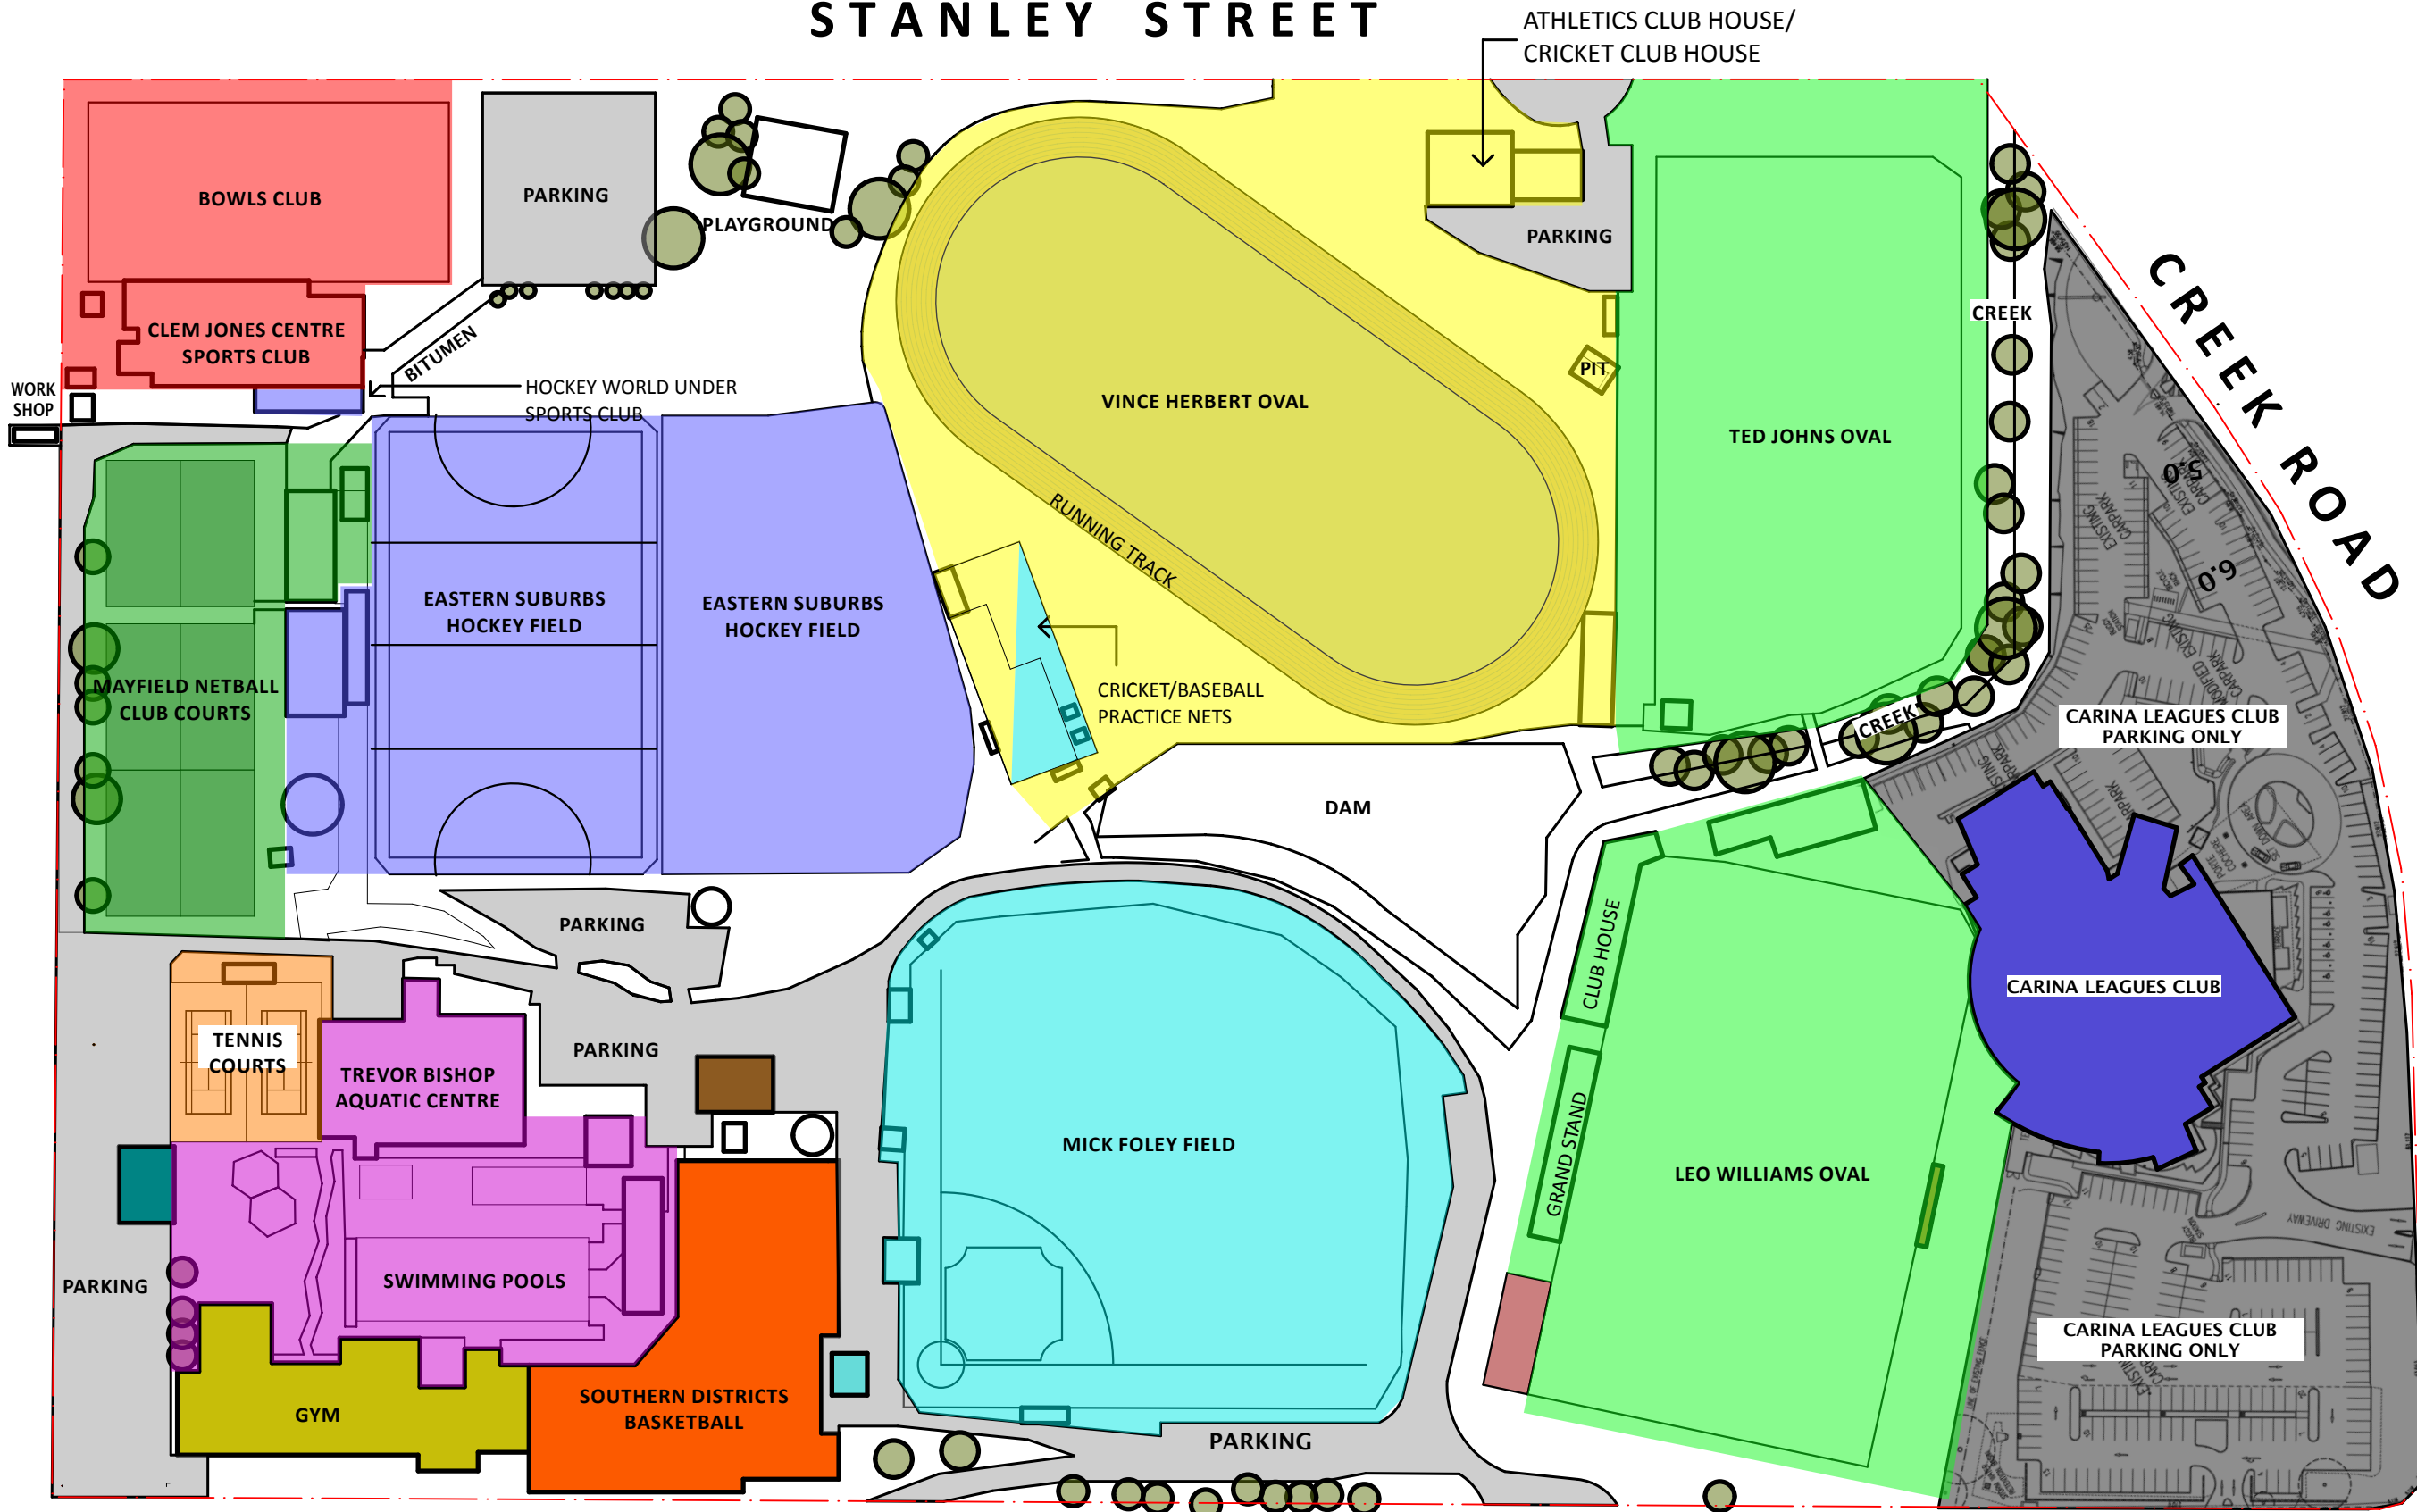

Stage:	#Project Status	
Rev	Date	Description

LEGEND

- CLEM JONES CENTRE SPORTS CLUB
- MAYFIELD NETBALL CLUB
- EASTERN SUBURBS HOCKEY CLUB
- TENNIS COURTS
- SWIMMING POOLS
- ALL GAUGE MODEL RAILWAY
- SOUTHERN DISTRICTS BASKETBALL
- GYMNASIUM
- MENS SHED
- CARINA LEAGUES REDSOX BASEBALL
- CARINA CRICKET CLUB
- MATER HILL CRICKET CLUB
- THOMPSON ESTATE ATHLETICS
- BALMORAL LITTLE A's
- CARINA JUNIOR RUGBY LEAGUE FOOTBALL CLUB
- CARINA LEAGUES CLUB
- CLEM JONES CENTRE BOXING CLUB
- PARKING (COMMON AREA)
- PARKING (CARINA LEAGUES CLUB ONLY)

Stage:	#Project Status	
Rev	Date	Description

STANLEY STREET

ZAHHEL STREET

Stage: #Project Status		
Rev	Date	Description

LEGEND

- CLEM JONES CENTRE SPORTS CLUB
- MAYFIELD NETBALL CLUB
- EASTERN SUBURBS HOCKEY CLUB
- TENNIS COURTS
- SWIMMING POOLS
- ALL GAUGE MODEL RAILWAY
- SOUTHERN DISTRICTS BASKETBALL
- GYMNASIUM
- MENS SHED
- CARINA LEAGUES REDSOX BASEBALL
- CARINA CRICKET CLUB
- MATER HILL CRICKET CLUB
- THOMPSON ESTATE ATHLETICS
- BALMORAL LITTLE A's
- CARINA JUNIOR RUGBY LEAGUE FOOTBALL CLUB
- CARINA LEAGUES CLUB
- CLEM JONES CENTRE BOXING CLUB
- PARKING (COMMON AREA)
- PARKING (CARINA LEAGUES CLUB ONLY)