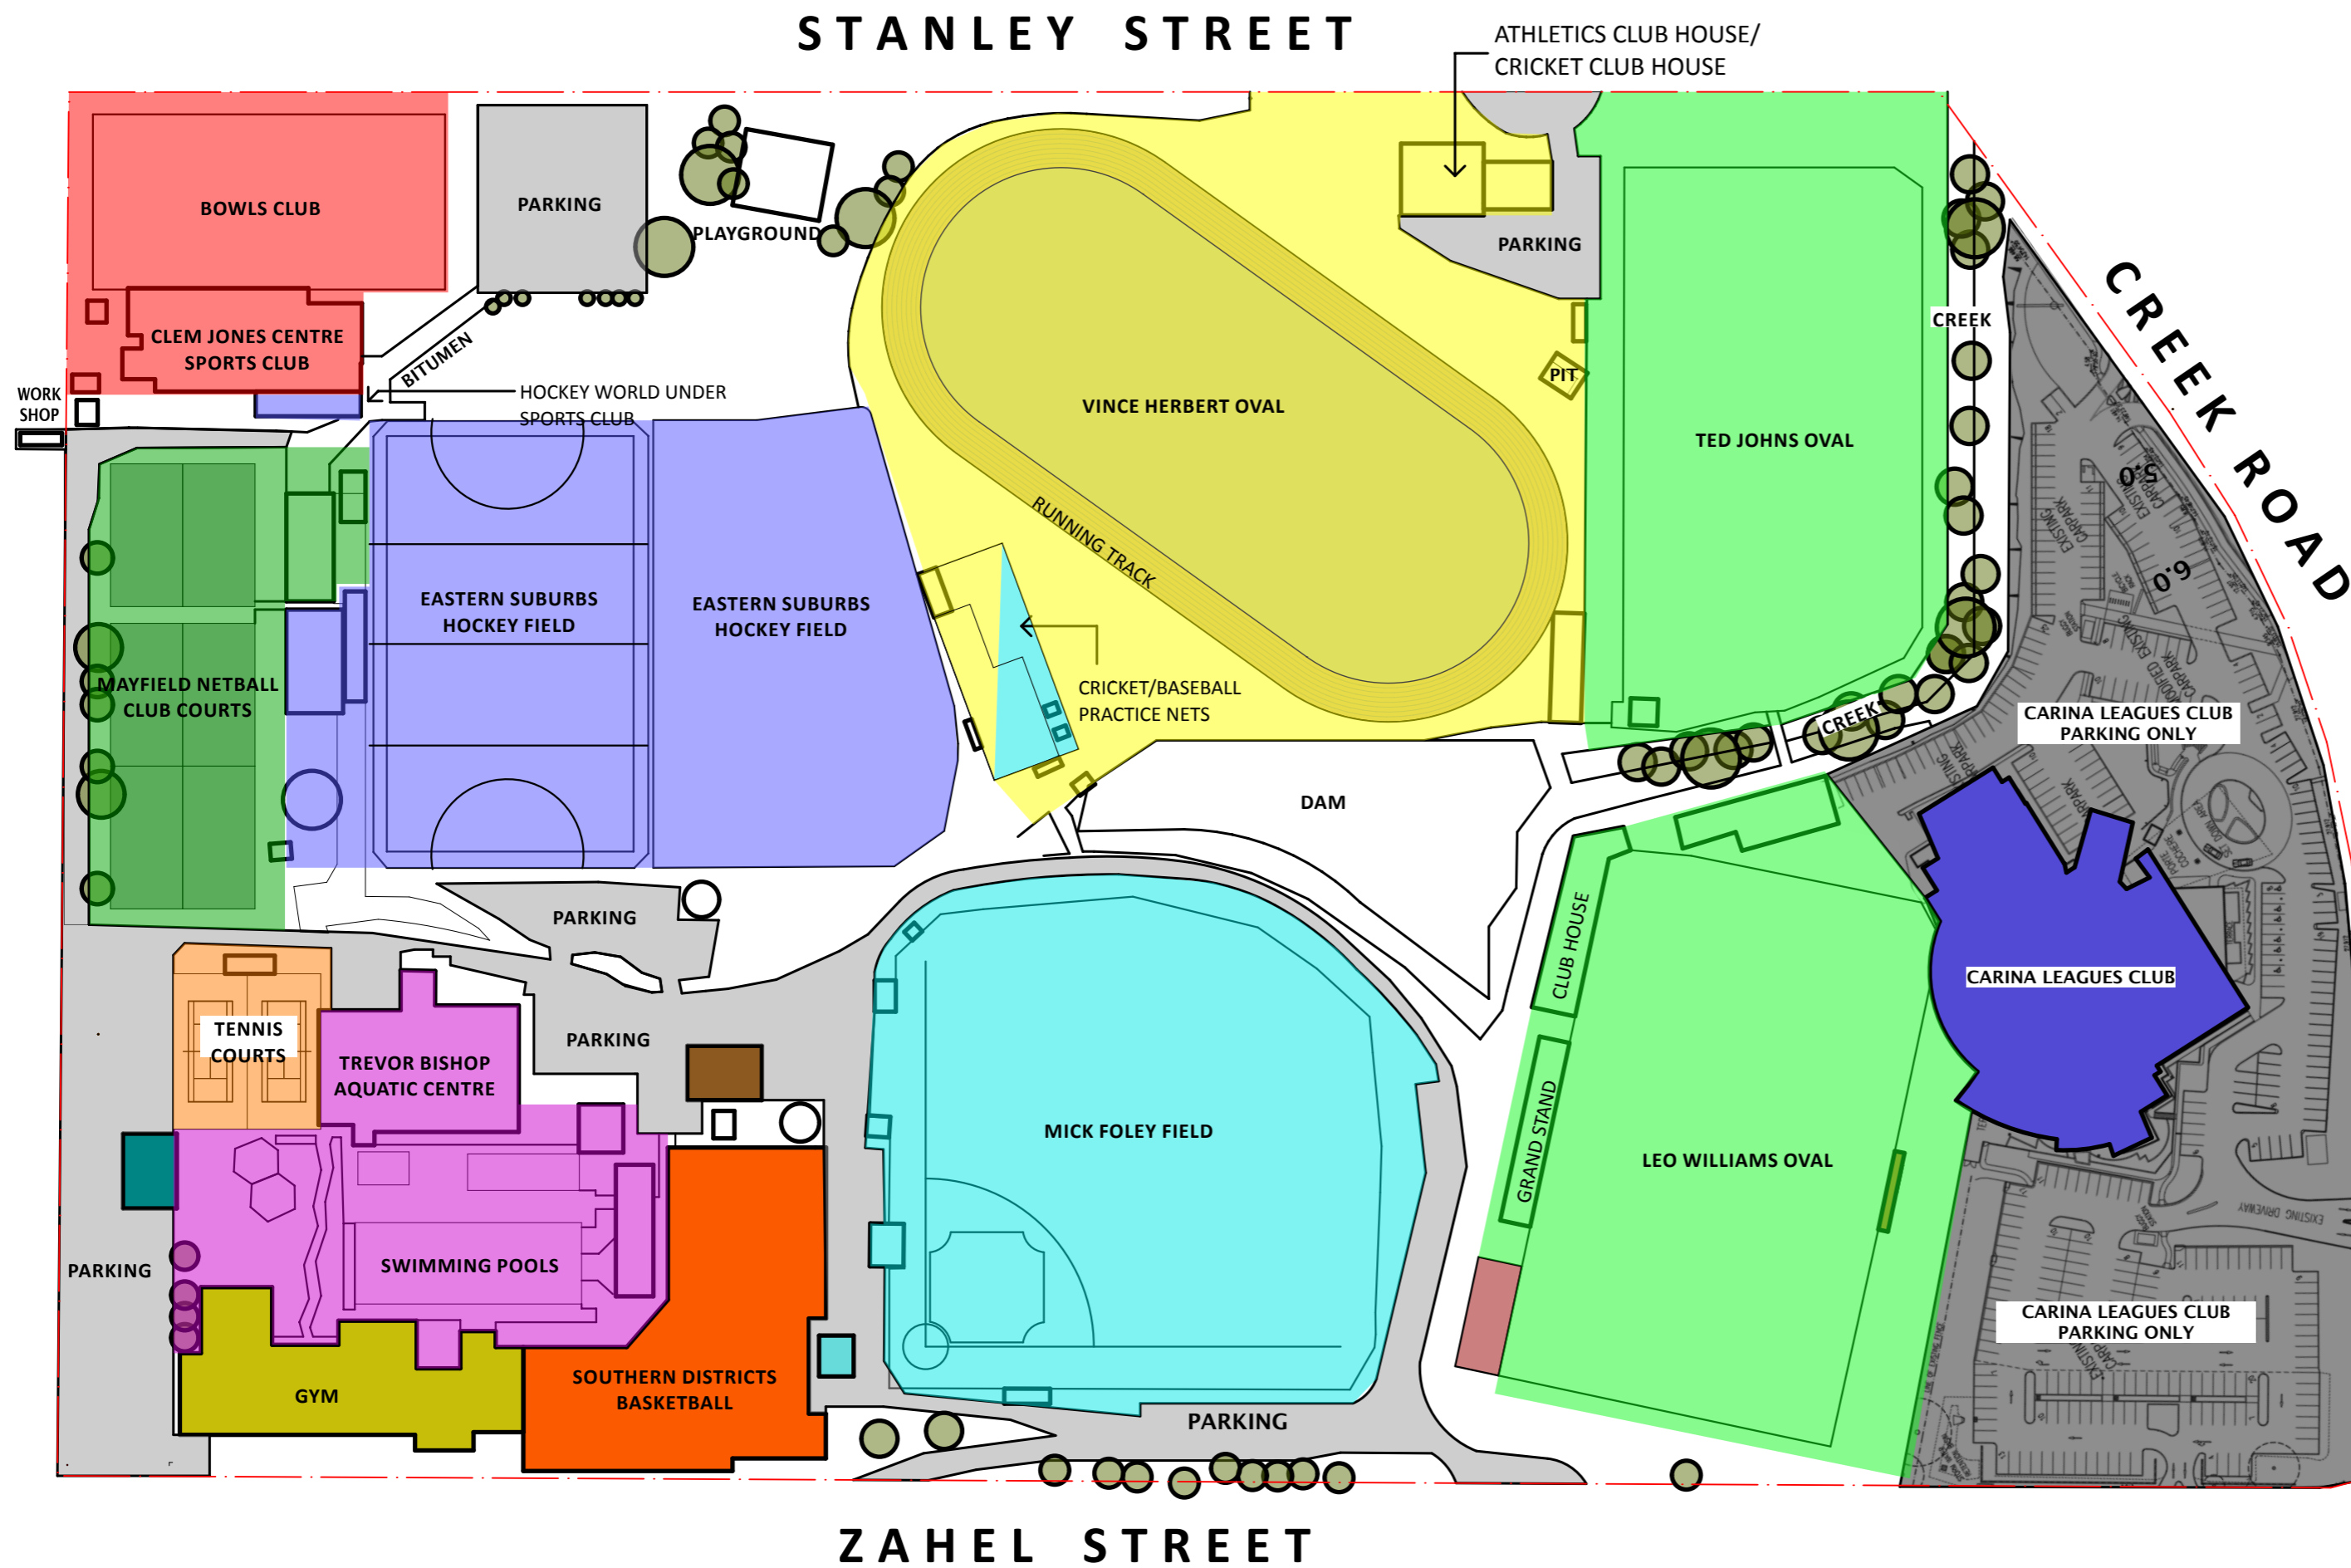

Stage:	#Project Status	
Rev	Date	Description

LEGEND

- CLEM JONES CENTRE SPORTS CLUB
- MAYFIELD NETBALL CLUB
- EASTERN SUBURBS HOCKEY CLUB
- TENNIS COURTS
- SWIMMING POOLS
- ALL GAUGE MODEL RAILWAY
- SOUTHERN DISTRICTS BASKETBALL
- GYMNASIUM
- MENS SHED
- CARINA LEAGUES REDSOX BASEBALL
- CARINA CRICKET CLUB
- MATER HILL CRICKET CLUB
- THOMPSON ESTATE ATHLETICS
- BALMORAL LITTLE A's
- CARINA JUNIOR RUGBY LEAGUE FOOTBALL CLUB
- CARINA LEAGUES CLUB
- CLEM JONES CENTRE BOXING CLUB
- PARKING (COMMON AREA)
- PARKING (CARINA LEAGUES CLUB ONLY)

Stage:	#Project Status	
Rev	Date	Description

STANLEY STREET

ZAHHEL STREET

Stage: #Project Status		
Rev	Date	Description

LEGEND

- CLEM JONES CENTRE SPORTS CLUB
- MAYFIELD NETBALL CLUB
- EASTERN SUBURBS HOCKEY CLUB
- TENNIS COURTS
- SWIMMING POOLS
- ALL GAUGE MODEL RAILWAY
- SOUTHERN DISTRICTS BASKETBALL
- GYMNASIUM
- MENS SHED
- CARINA LEAGUES REDSOX BASEBALL
- CARINA CRICKET CLUB
- MATER HILL CRICKET CLUB
- THOMPSON ESTATE ATHLETICS
- BALMORAL LITTLE A's
- CARINA JUNIOR RUGBY LEAGUE FOOTBALL CLUB
- CARINA LEAGUES CLUB
- CLEM JONES CENTRE BOXING CLUB
- PARKING (COMMON AREA)
- PARKING (CARINA LEAGUES CLUB ONLY)