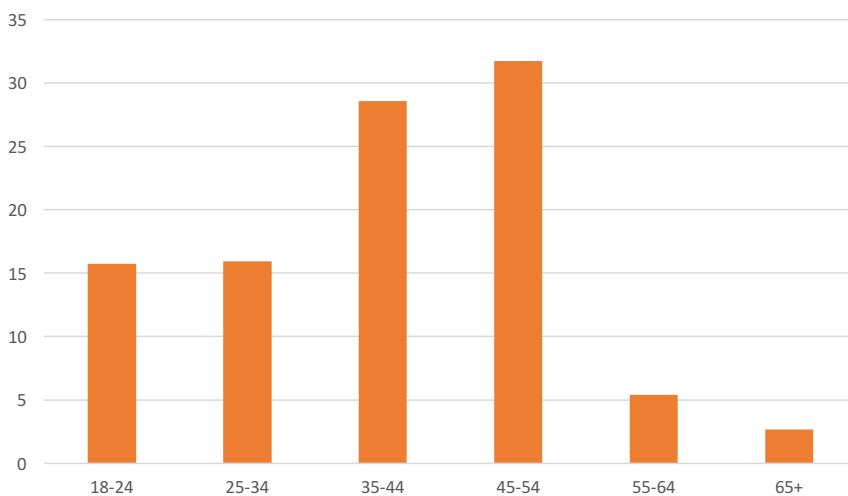

Our traffic age and gender demographics are;

Age of viewers

Gender of viewers

POSITION	MONTHLY GUARANTEED TRAFFIC*	PEAK SEASON TRAFFIC	COST/MONTH
Home page take-over - Full homepage watermark, Centre and bottom click through banners	1 month takeover		\$1 000.00
	2 month takeover		\$1 800.00
	3 month take over with option to change advertising once		\$2 600.00
Home page banner x2	min 5 000 impressions	min 8 000 impressions	\$900.00
Home page single banner above the fold	min 5 000 impressions	min 8 000 impressions	\$500.00
Home page single banner below the fold	min 5 000 impressions	min 8 000 impressions	\$400.00