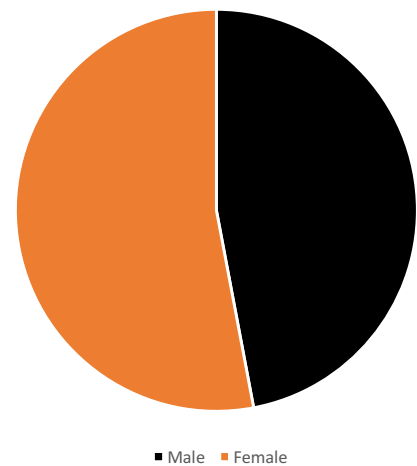

Who will see your ads?

The Basketball Queensland website traffic is approximately 300,000 sessions per year with 900,697 unique page views.

Our newsletter, sent out bi-monthly to a database of 50,000 people and an average open rate of 21%

Our traffic age and gender demographics are;

Age of viewers

Gender of viewers

POSITION	MONTHLY GUARANTEED TRAFFIC*	PEAK SEASON TRAFFIC	COST/MONTH
Home page take-over - Full homepage watermark, Centre and bottom click through banners	1 month takeover		\$1 000.00
	2 month takeover		\$1 800.00
	3 month take over with option to change advertising once		\$2 600.00
Home page banner x2	min 5 000 impressions	min 8 000 impressions	\$900.00
Home page single banner above the fold	min 5 000 impressions	min 8 000 impressions	\$500.00
Home page single banner below the fold	min 5 000 impressions	min 8 000 impressions	\$400.00